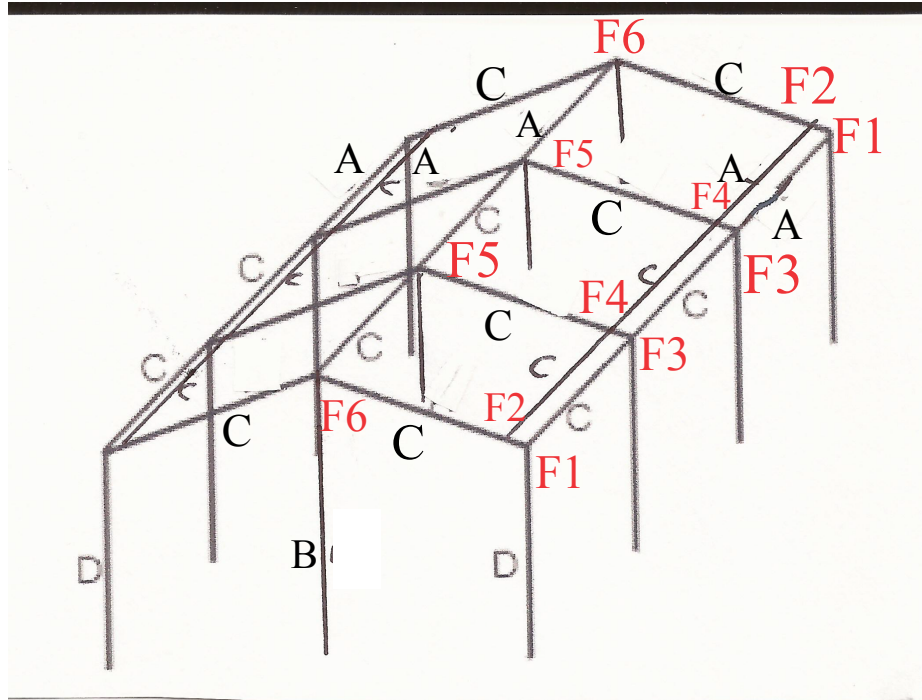

# Tarp #2

## Poles

A = Poles with Black Spray Paint (5 Total)

B = Center Leg Poles (4 Total)

C = Standard poles (18 Total)

D = Short Leg Poles (8 Total)

## Fittings

F1 = Outside Corner

F2 = Outside short leg fitting

F3 = "T" Fitting

F4 = Inside Short Leg Fitting

F5 = Center Peak Fitting (Long Leg)

F6 = Outside Peak Fitting (Long Leg)

Corner Fitting

Outside Short Leg Fitting

Outside "T" Fitting

Inside Short Leg Fitting

Inside Peak Fitting  
(Long Leg)

Outside Peak Fitting  
(Long Leg)